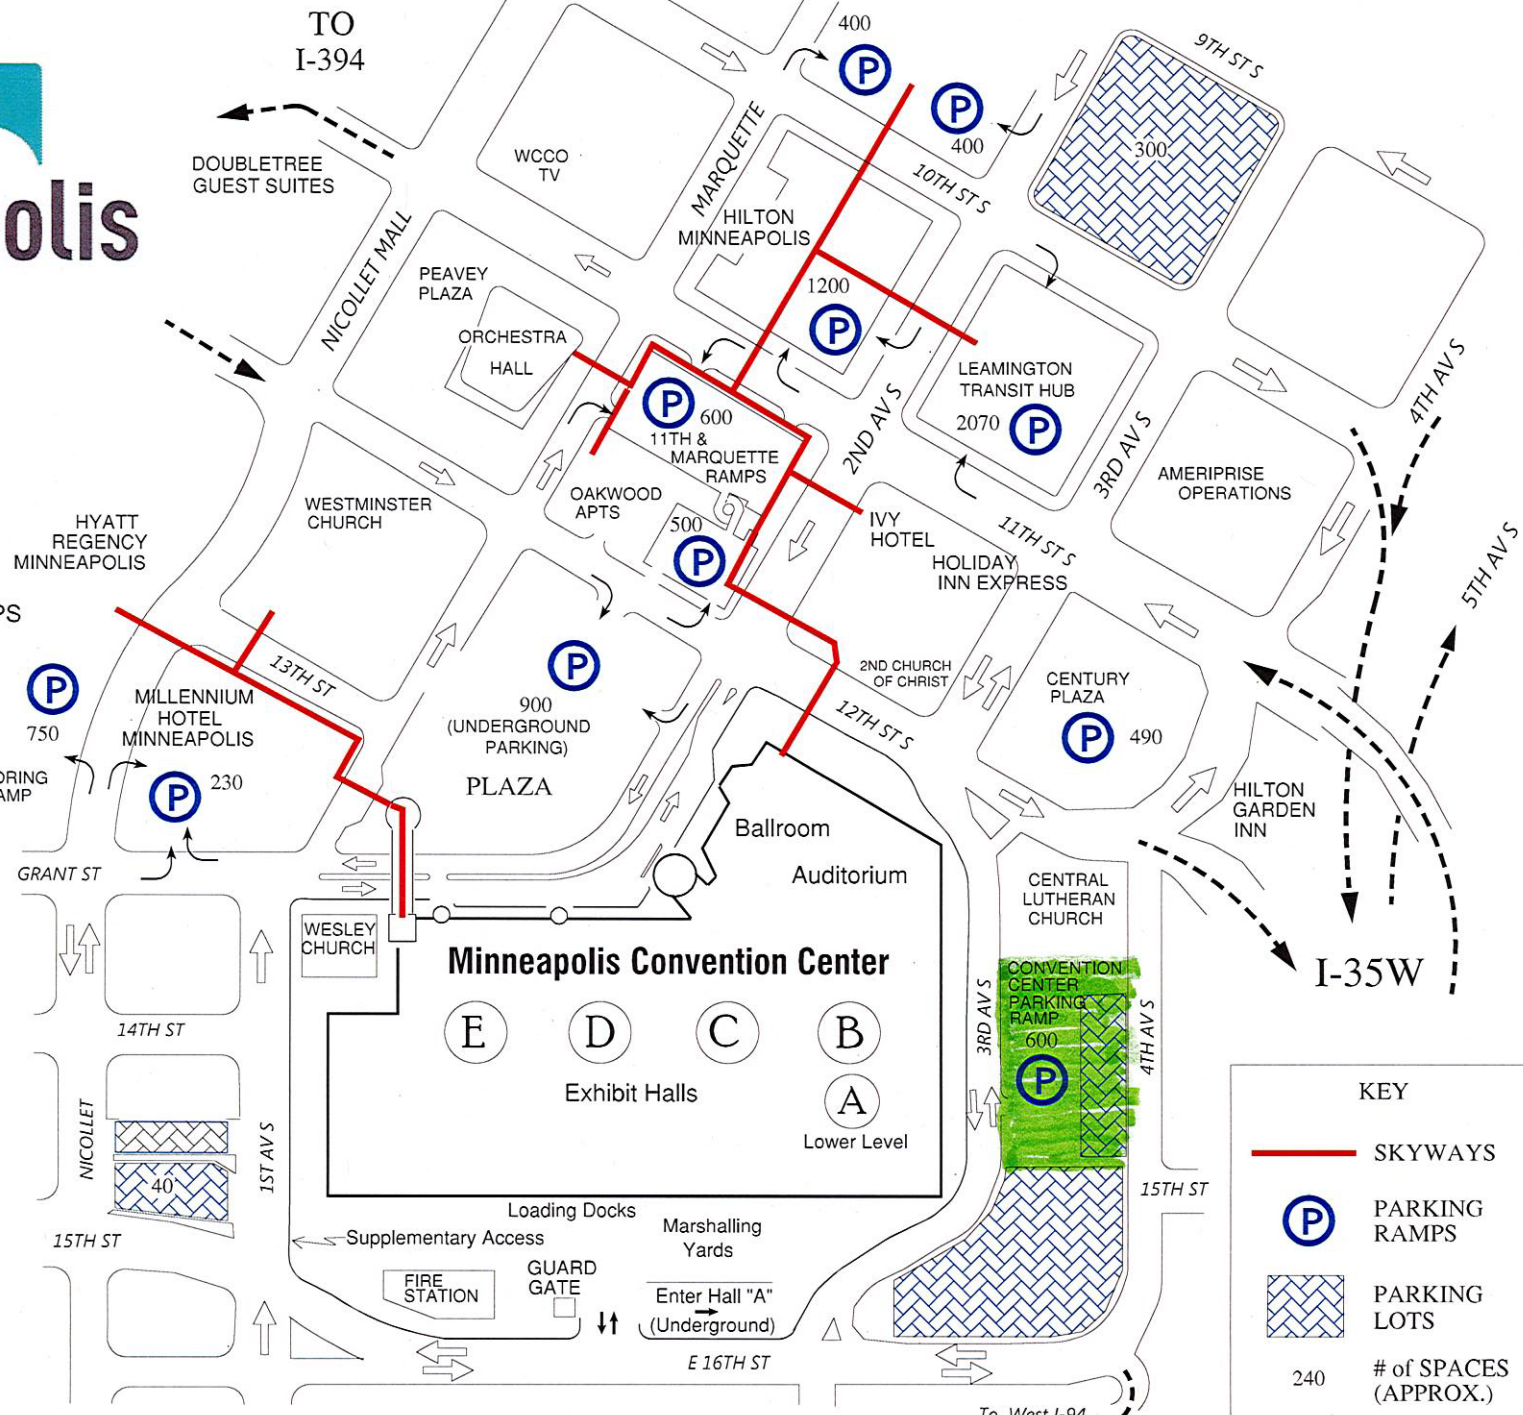

## Parking & Skyway System

### MUNICIPAL PARKING RAMPS

**P**  
LEAMINGTON (673-9650)  
11TH & MARQUETTE (339-2554)  
PLAZA (339-9061)  
OPEN 6 A.M. - 11 P.M.  
OR LATER FOR EVENTS

**P**  
LORING RAMP  
750

OPEN WEEKENDS FOR ALL  
EVENTS AT ORCH. HALL  
AND CONVENTION CENTER

HILTON RAMP (673-9644)  
OPEN 24 HRS/DAY

SKYWAYS ARE OPEN  
M-F 6:30a - 10:00p  
SAT 9:30a - 8:00p  
SUN NOON - 6:00p

Mpls Traffic & Parking Services  
January 2013

KEY	
	SKYWAYS
	PARKING RAMPS
	PARKING LOTS
	# of SPACES (APPROX.)